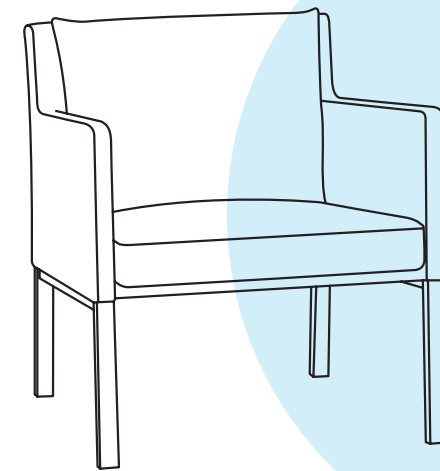

Liner

outdoor luxury

Manutti

Designed by Bram Bollen

Thanks to its powder-coated aluminium frame, Liner is a winning lightweight. Whether placed on a terrace or in a lounge or spa, these highly functional chairs and loungers stand out because of their timeless design. The contemporary collection showcases the elegant muted colours of the fabrics with topstitching in matching shades. Liner pieces are available in several complementary designs.

Collection overview

CHAIR / CH25

1S / 1S40

LOUNGER / LO53

Materials & colours

Standard combinations Frame - finishing
 in stock - quickly available
 PCA - all weather fabric

Suggested colour combinations

Feeling inspired?