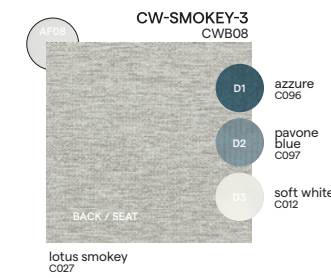

Collection overview

CHAIR / CH25

1S / 1S40

LOUNGER / LO53

Materials & colours

Standard combinations Frame - finishing
 in stock - quickly available
 PCA - all weather fabric

Suggested colour combinations

Feeling inspired?