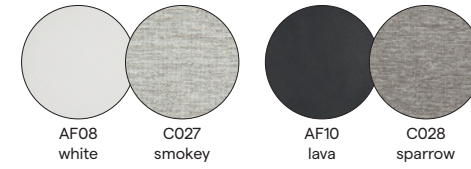

Collection overview

CHAIR / CH25

1S / 1S40

LOUNGER / LO53

Materials & colours

Standard combinations Frame - finishing
 in stock - quickly available
 PCA - all weather fabric

Suggested colour combinations

Feeling inspired?