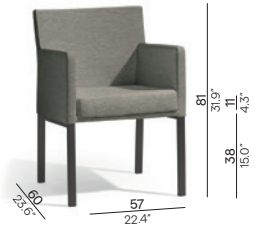

Collection overview

CHAIR / CH25

1S / 1S40

LOUNGER / LO53

Materials & colours

Standard combinations Frame - finishing
 in stock - quickly available
 PCA - all weather fabric

Suggested colour combinations

Feeling inspired?