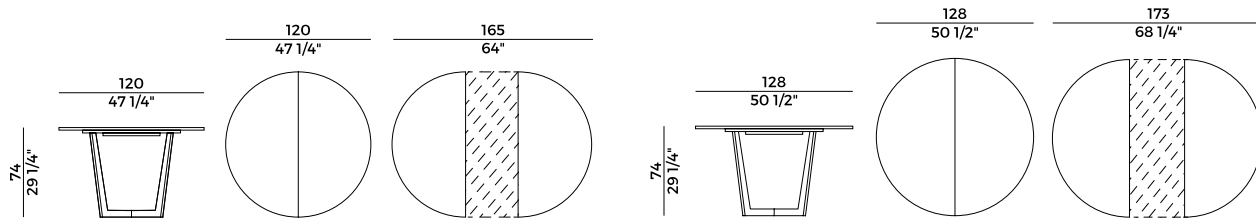

**Collezione Linus **
Linus collection

Collezione di arredi composta da tavolo estensibile, sgabello e scrittoio. Tavolo estensibile in due misure con struttura e piano in massello di rovere. Scrittoio con struttura in massello di faggio e piano rivestito in cuoietto. Sgabello con struttura in massello di faggio e imbottito in poliuretano espanso. Finiture e rivestimenti di collezione.

Collection composed by extendable table, stool and desk. Extendable table in two sizes with solid oak wood structure and top. Writing desk with solid beech structure and hide-leather-covered top. Stool with solid beech frame, padded in fire retardant polyurethane foam. Finishes and coverings as per collection.

730/TC1

tavolo estensibile \ extendable table