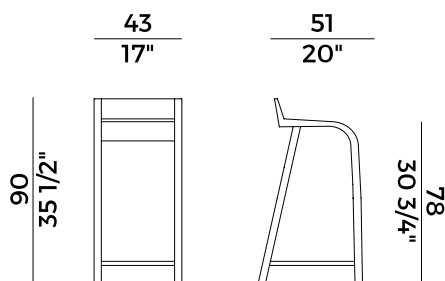

Stool with solid beech frame, padded in fire retardant polyurethane foam. Finishes and coverings as per collection.

Dimensioni \ *Dimensions*

Consumi stoffe \ *Fabric and leather requirements*

FABRIC / LEATHER REQUIREMENTS				FABRIC / LEATHER REQUIREMENTS			
		x1	x2			x1	x2
	H 140	ml 0,60	ml 0,80		H 140	yd 0.70	yd 0.90
	LEATHER	m ² 0,60			LEATHER	ft ² 7	
				PACKAGING			
				1 × crt = m ³ 0.27			
				gross weight - Kg 10			