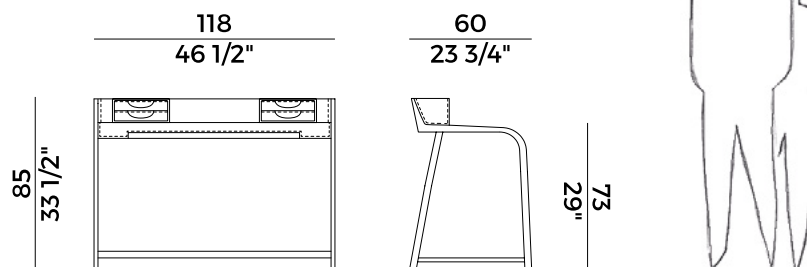

Writing desk with solid beech structure and hide-leather-covered top. Finishes and coverings as per collection.

Dimensioni \ *Dimensions*

PACKAGING

1 crt = m³ 1.00

gross weight - Kg 30

Finiture \ *Finishes*