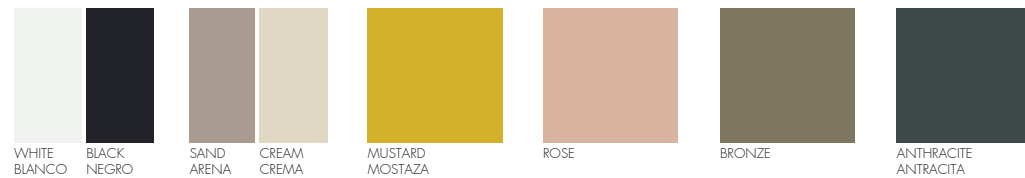

LITERATURA OPEN

Vicent Martínez. 2014

FINISHES. ACABADOS

FRONT UNIT ON WHEELS, TOP SHELF, BASE PANEL & BACK PANELS AND STORAGE UNIT. ELEMENTOS CON RUEDAS, BASE, TAPA Y MODULOS CONTENEDORES

CROSSPIECES. CRUCETAS