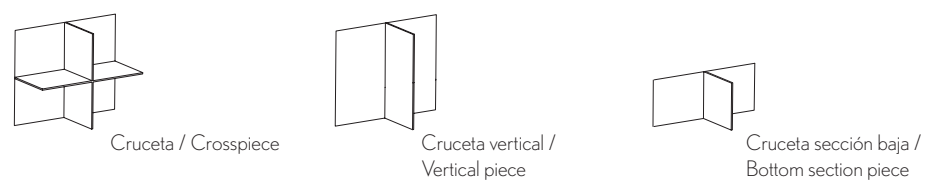

EXTRAS PARA CARRO / EXTRAS FOR FRONT UNIT ON WHEELS