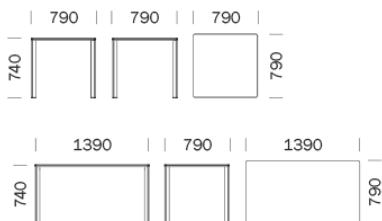

PEDRALI[®]
THE ITALIAN ESSENCE

LOGICO TL solid laminate

DESIGN:
PEDRALI R&D

New total white version of Logico table, white powder coated frame and white solid compact top. Square or rectangular top version available.

INFORMATION REQUEST

DIMENSIONS:

790x790x740h, 890x890x740h, 1390x790x740h,
1790x890x740h