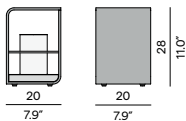

HFIR
iroko

Features

- LED light
- Warm or cold light
- Remote control
- Single charger or multi charger

Discover Lumo

Outdoor lighting Lumo - small

Outdoor lighting Lumo - medium

Outdoor lighting Lumo - large