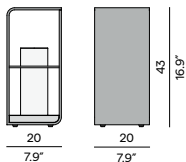

HFIR
iroko

Features

- LED light
- Warm or cold light
- Remote control
- Single charger or multi charger

Discover Lumo

Outdoor lighting Lumo - small

Outdoor lighting Lumo - medium

Outdoor lighting Lumo - large