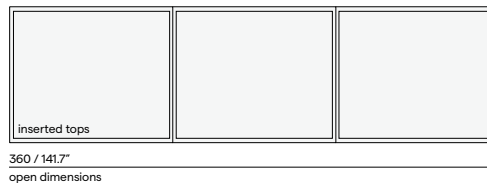

## Dining table (extendible 240-360cm)

240 / 94.5"  
closed dimensions

100 / 39.4"

76 / 29.9"

360 / 141.7"  
open dimensions