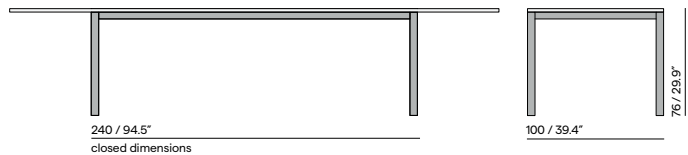

## Dining table (extendible 240-360cm)

240 / 94.5"  
closed dimensions

100 / 39.4"

76 / 29.9"

360 / 141.7"  
open dimensions