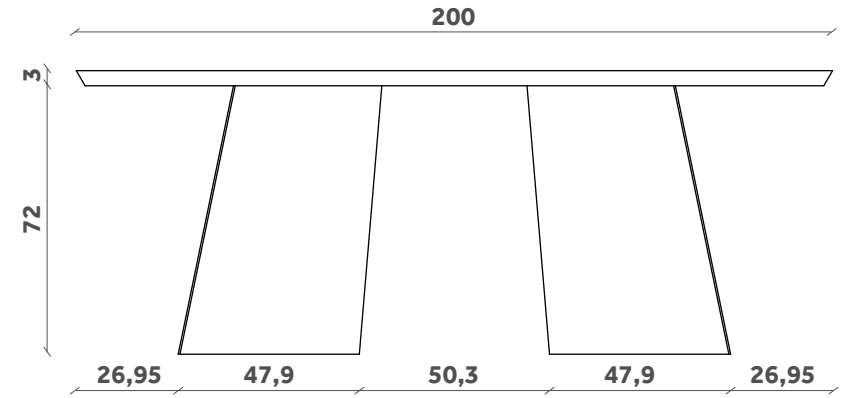

# MAGGESE

Tavolo/Table

Design Paolo Cappello

TP 785

200x100

TP 786

240x100

TP 787

300x110