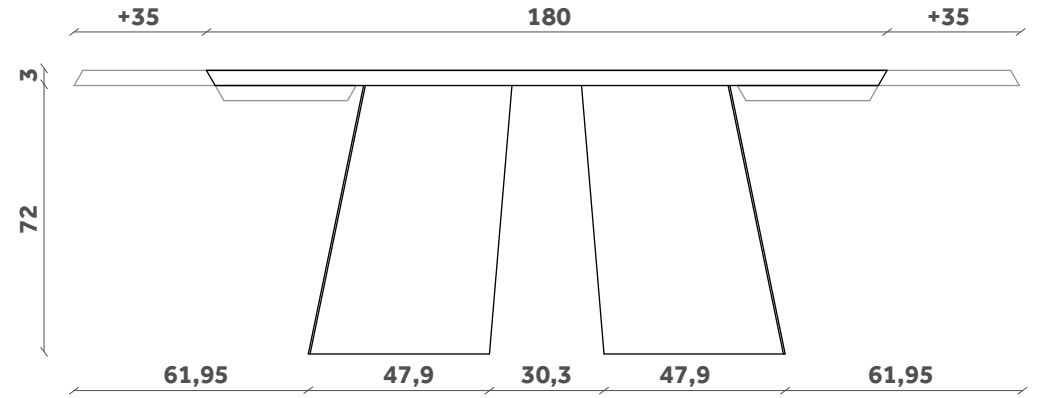

300x110

# MAGGESE

Tavolo/Table

Design Paolo Cappello

TP 781

180-215-250x100

TP 782

200-235-270x100