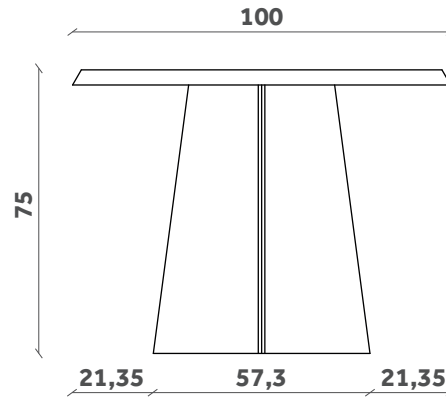

# MAGGESE

Tavolo/Table

Design Paolo Cappello

TP 785

200x100

TP 786

240x100

TP 787

300x110

# MAGGESE

Tavolo/Table

Design Paolo Cappello

TP 781

180-215-250x100

TP 782

200-235-270x100