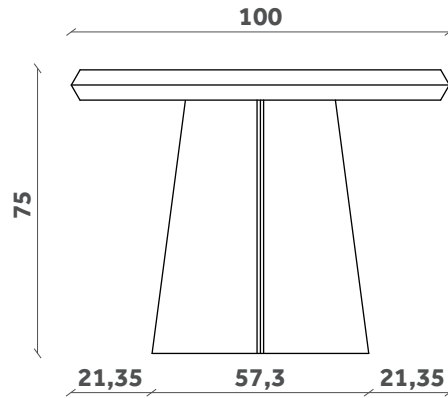

300x110

# MAGGESE

Tavolo/Table

Design Paolo Cappello

TP 781

180-215-250x100

TP 782

200-235-270x100