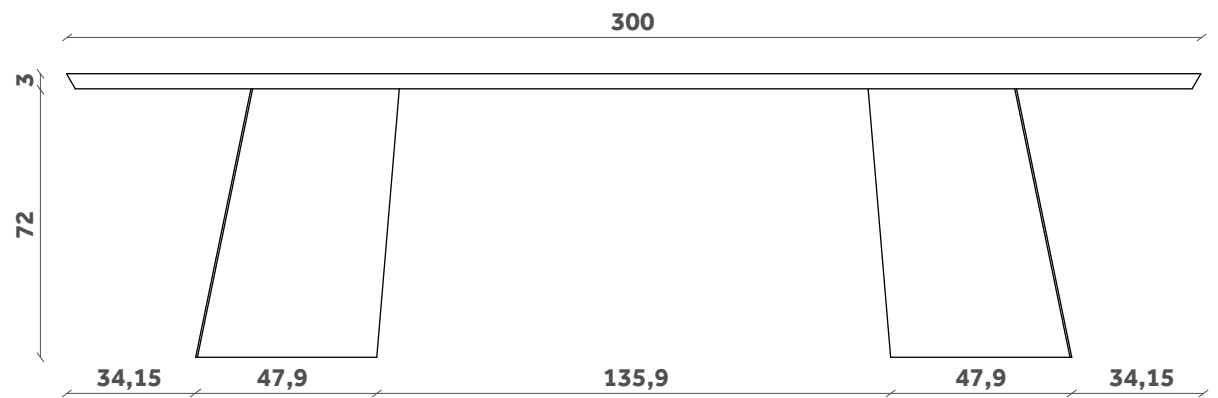

# MAGGESE

Tavolo/Table

Design Paolo Cappello

TP 785

200x100

TP 786

240x100

TP 787

300x110