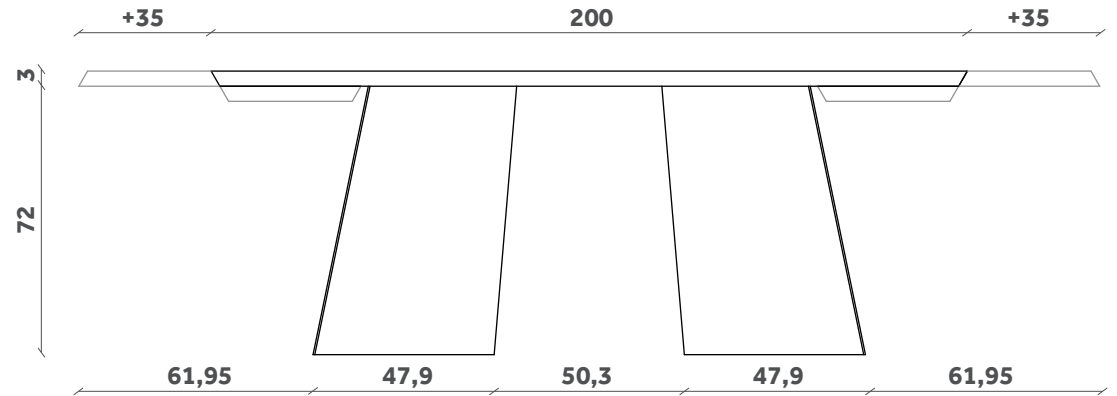

300x110

# MAGGESE

Tavolo/Table

Design Paolo Cappello

TP 781

180-215-250x100

TP 782

200-235-270x100