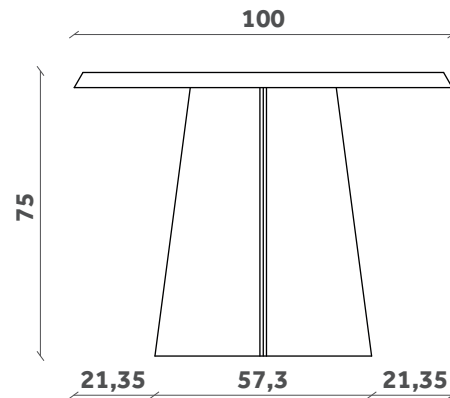

# MAGGESE

Tavolo/Table

Design Paolo Cappello

TP 785

200x100

TP 786

240x100

TP 787

300x110

# MAGGESE

Tavolo/Table

Design Paolo Cappello

TP 781

180-215-250x100

TP 782

200-235-270x100