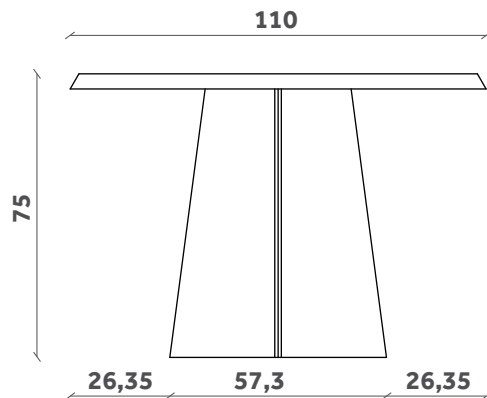

# MAGGESE

Tavolo/Table

Design Paolo Cappello

TP 785

200x100

TP 786

240x100

TP 787

300x110

# MAGGESE

Tavolo/Table

Design Paolo Cappello

TP 781

180-215-250x100

TP 782

200-235-270x100