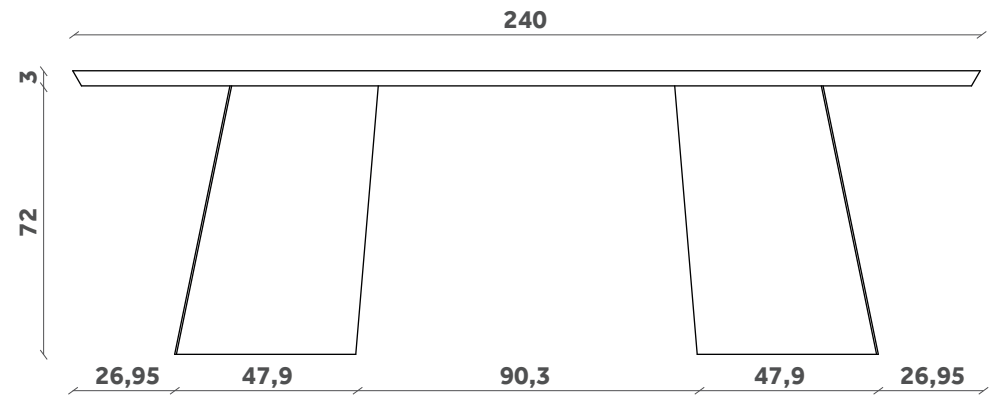

# MAGGESE

Tavolo/Table

Design Paolo Cappello

TP 785

200x100

TP 786

240x100

TP 787

300x110