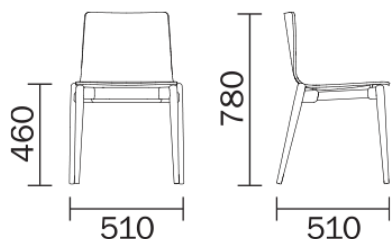

PEDRALI®
THE ITALIAN ESSENCE

MALMÖ 390

DESIGN:
CMP DESIGN

The Malmö chair was born from an imaginary journey along the sides of a Scandinavian lake. It recalls the experience of a come back home with the cosiness of wood warming up the environment. Ash timber frame in bleached, black or light grey stained finish, plywood shell.

The mark of
responsible forestry
FSC® C114358

INFORMATION REQUEST