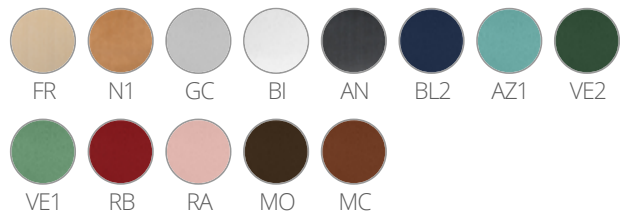

SEAT FINISHES