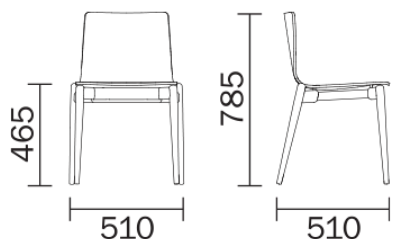

PEDRALI®
THE ITALIAN ESSENCE

MALMÖ 391

DESIGN:
CMP DESIGN

The Malmö chair was born from an imaginary journey along the sides of a Scandinavian lake. It recalls the experience of a come back home with the cosiness of wood warming up the environment.
Ash timber frame in bleached, black or light grey stained finish, plywood shell upholstered with fabric.

The mark of
responsible forestry
FSC® C114358

INFORMATION REQUEST