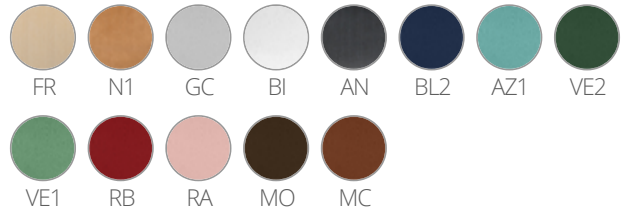

SEAT FINISHES

LEGEND FINISHES

CERTIFICATIONS

AWARDS

PRESS