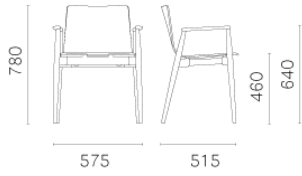

SEAT FINISHES

LEGEND FINISHES

CERTIFICATIONS

AWARDS

PRESS