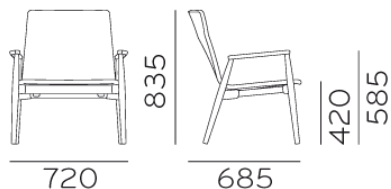

PEDRALI®

THE ITALIAN ESSENCE

MALMÖ 298

DESIGN:
CMP DESIGN

Malmö Relax is an armchair with a large, cozy shell. Its high back supports the shoulders providing a perfect relaxation. The tapered ash wood and the sinuous and natural lines of the arms, with its pleasant touching, promise comfort for quite moments. Available in bleached, black or light grey stained solid ash wood and with plywood shell upholstered in fabric or simil leather.

The mark of
responsible forestry
FSC® C114358

INFORMATION REQUEST