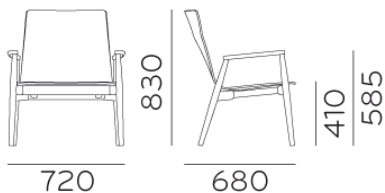

PEDRALI®
THE ITALIAN ESSENCE

MALMÖ 299

DESIGN:
CMP DESIGN

Malmö Relax is an armchair with a large, cozy shell. Its high back supports the shoulders providing a perfect relaxation. The tapered ash wood and the sinuous and natural lines of the arms, with its pleasant touching, promise comfort for quite moments. Available in bleached, black or light grey stained solid ash wood.

The mark of
responsible forestry
FSC® C114358

INFORMATION REQUEST