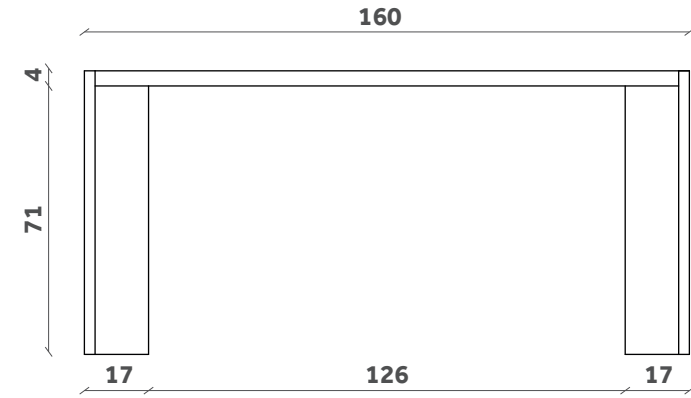

MANERO

Tavolo/Table

Design Paolo Cappello

TP 61

160x85

TP 65

180x100

TP 62

200x100

MANERO

Tavolo/Table

Design Paolo Cappello

TP 63

240x100

TP 64

300x110