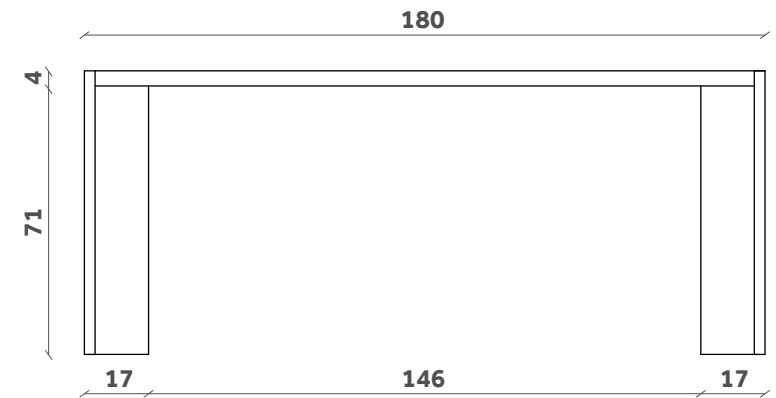

MANERO

Tavolo/Table

Design Paolo Cappello

TP 61

160x85

TP 65

180x100

TP 62

200x100

MANERO

Tavolo/Table

Design Paolo Cappello

TP 63

240x100

TP 64

300x110