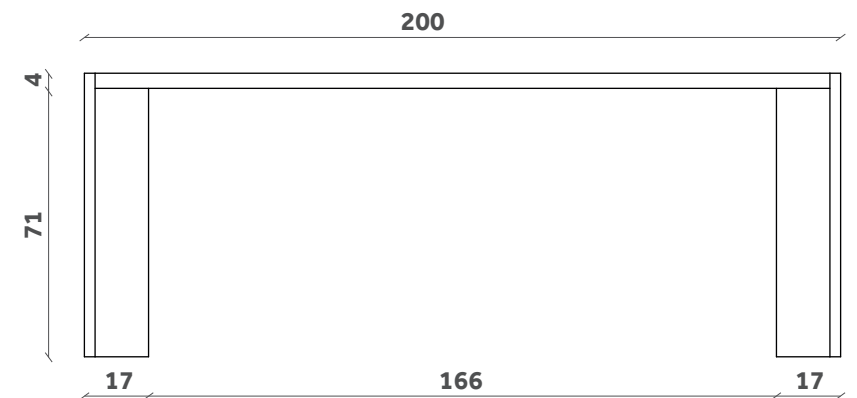

MANERO

Tavolo/Table

Design Paolo Cappello

TP 61

160x85

TP 65

180x100

TP 62

200x100

MANERO

Tavolo/Table

Design Paolo Cappello

TP 63

240x100

TP 64

300x110