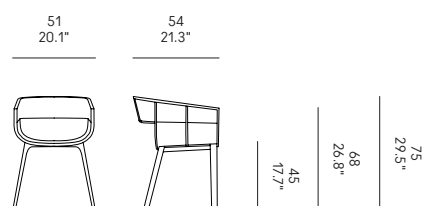

FINITURA FINISH FINITION AUSFÜHRUNG ACABADO ↓	C.O.M. Client's Own Material	Ecopelle Faux leather Simili cuir Kunstleder Ecopiel	Tessuto Fabric Tissu Stoff Tejido				Metraggio Metreage Métrage Stoffbedarf Metraje (roll H 140cm)	Pelle Leather Cuir Leder Piel Major	Metraggio Metreage Métrage Stoffbedarf Metraje (m²)
			Basic	Superior Cat. 1	Top Cat. 2	Exclusive Cat. 3			
Naturale Natural Naturel Natur Natural		CM8706SRN-ECP	CM8706SRN-T0	CM8706SRN-T1	CM8706SRN-T2	CM8706SRN-T3	m 0,9	CM8706SRN-P1	m² 1,6
Moca Mocha Moka Mokka Moca		CM8706SMO-ECP	CM8706SMO-T0	CM8706SMO-T1	CM8706SMO-T2	CM-8706SMO-T3	m 0,9	CM8706SMO-P1	m² 1,6
Beige Beige grey Gris beige Beigegrau Gris beige		CM8706SGB-ECP	CM8706SGB-T0	CM8706SGB-T1	CM8706SGB-T2	CM8706SGB-T3	m 0,9	CM8706SGB-P1	m² 1,6