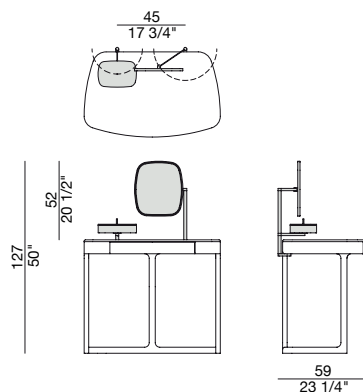

MASKARA ACCESSORIES

E. Gallina

2015

Specchio orientabile con struttura in ottone e cassetto in legno. Opzionale per Maskara coiffeuse.

Adjustable mirror with frame in brass and bottom drawers in ash wood. To be combined with Maskara coiffeuse.

Ermöglicht Spiegel mit Gestell aus Messing und Schublade aus Holz. Mit der Möglichkeit mit Maskara Toilette-Konsole zu kombinieren.

Miroir orientable avec structure en cuivre et tiroir en bois. Possibilité de le combiner avec coiffeuse Maskara.

Espejo orientable con estructura en latón y cajón de madera. Opcional para el tocador Maskara.