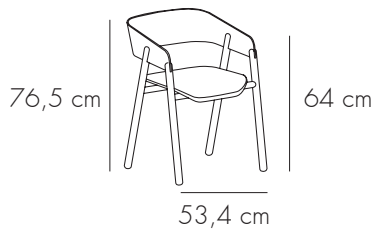

MAVA

Stephanie Jasny. 2013

FINISHES. ACABADOS

FRAME. ESTRUCTURA

A

SUPER-MATT OAK
ROBLE SUPER MATE

B

SUPER-MATT WALNUT
NOGAL SUPER MATE