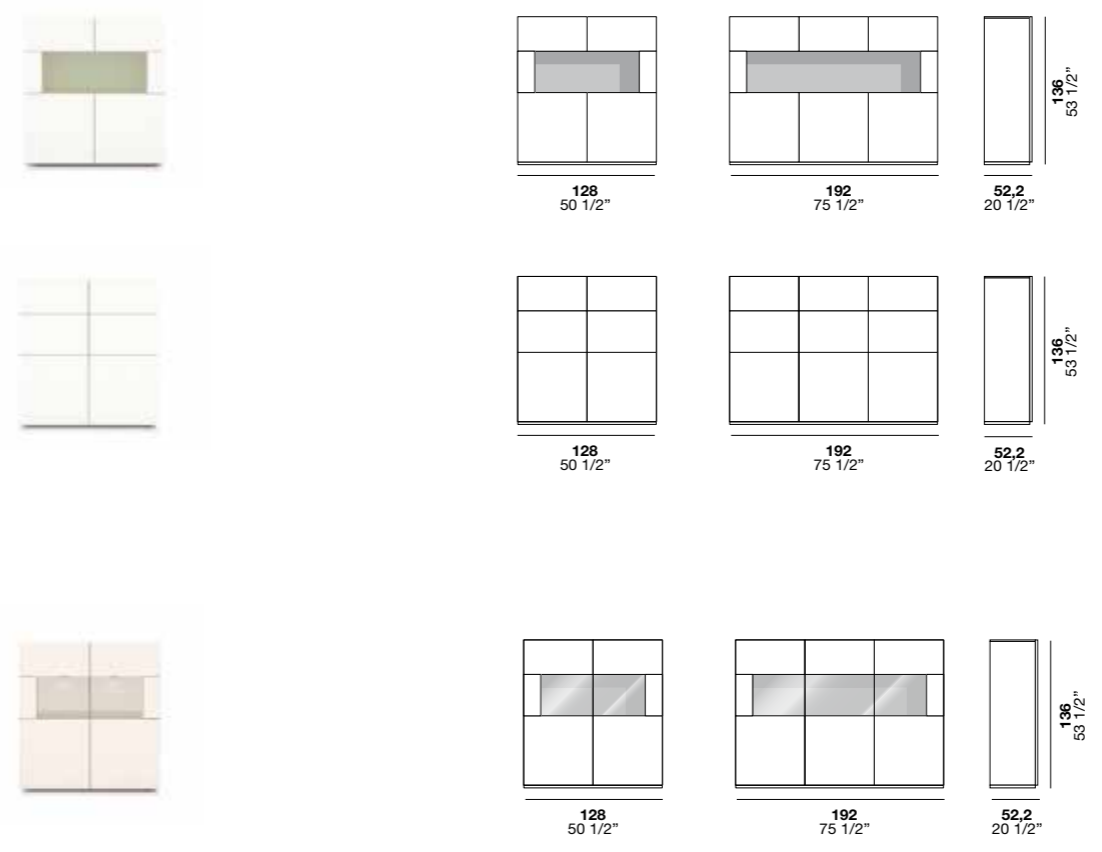

55,2
21 3/4"

52,2
20 1/2"

190
74 3/4"

Metropolis madie

Metropolis credenze

| | | | | | | |
|-----------------------|-----------------------|-----------------------|-----------------------|-----------------------|------------------------|------------------------------------|
| | | | | | | $\frac{72}{88}$ 28 1/4" 34 3/4" |
| 128 50 1/2" | 128 50 1/2" | 192 75 1/2" | 192 75 1/2" | 224 88 1/4" | 256 100 3/4" | 52,2 20 1/2" |
| | | | | | | $\frac{72}{88}$ 28 1/4" 34 3/4" |
| 128 50 1/2" | 128 50 1/2" | 192 75 1/2" | 192 75 1/2" | 224 88 1/4" | 256 100 3/4" | 52,2 20 1/2" |
| | | | | | | $\frac{72}{88}$ 28 1/4" 34 3/4" |
| 128 50 1/2" | 128 50 1/2" | 192 75 1/2" | 192 75 1/2" | 224 88 1/4" | 256 100 3/4" | 52,2 20 1/2" |
| | | | | | | $\frac{72}{88}$ 28 1/4" 34 3/4" |
| 128 50 1/2" | 128 50 1/2" | 192 75 1/2" | 192 75 1/2" | 224 88 1/4" | 256 100 3/4" | 52,2 20 1/2" |
| | | | | | | $\frac{72}{88}$ 28 1/4" 34 3/4" |
| 128 50 1/2" | 128 50 1/2" | 192 75 1/2" | 192 75 1/2" | 224 88 1/4" | 256 100 3/4" | 52,2 20 1/2" |
| | | | | | | $\frac{72}{88}$ 28 1/4" 34 3/4" |
| 128 50 1/2" | 128 50 1/2" | 192 75 1/2" | 192 75 1/2" | 224 88 1/4" | 256 100 3/4" | 52,2 20 1/2" |
| | | | | | | $\frac{72}{88}$ 28 1/4" 34 3/4" |
| 128 50 1/2" | 128 50 1/2" | 192 75 1/2" | 192 75 1/2" | 224 88 1/4" | 256 100 3/4" | 52,2 20 1/2" |