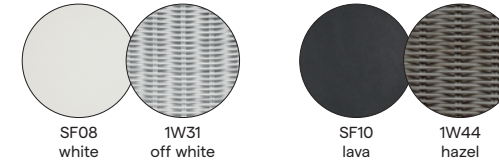

## Designed by Gerd Couckhuys

Mood is a lightweight and durable collection of resin wicker furniture. Designed with translucence in mind, the chairs are available as high or low units. This collection also includes side tables in different sizes and finishes.

# Collection overview

Chair / CH29

1S / 1S39

Barstool 80 / BS64

Barstool 60 / BS64L

# Materials & colours

## Frame - finishing

PCSTS - wicker 2 mm

SF08  
white

1W31  
off white

SF10  
lava

1W44  
hazel