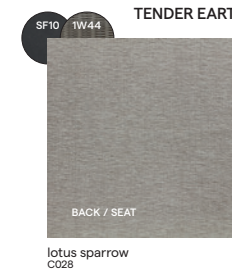

Suggested cushion colours

lotus sparrow
C028