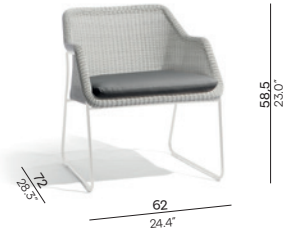

## Designed by Gerd Couckhuys

Mood is a lightweight and durable collection of resin wicker furniture. Designed with translucence in mind, the chairs are available as high or low units. This collection also includes side tables in different sizes and finishes.

# Collection overview

Chair / CH29

1S / 1S39

Barstool 80 / BS64

Barstool 60 / BS64L