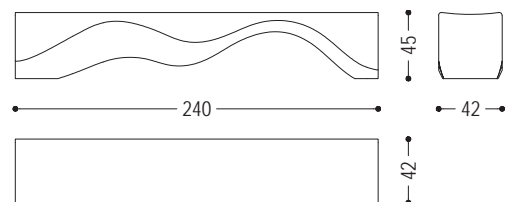

Bench made from a single block of scented cedar. Unique wavy and sinuous movement that evolves through an interplay of fullness alternated with emptiness.

CODE	SIZE	A7	A9
MOUNTAINS	W.240 x D.42 x H.45	■	■

AVAILABLE FINISHES:

A7: cedar

A9: cedar contract finish, vulcano cedar