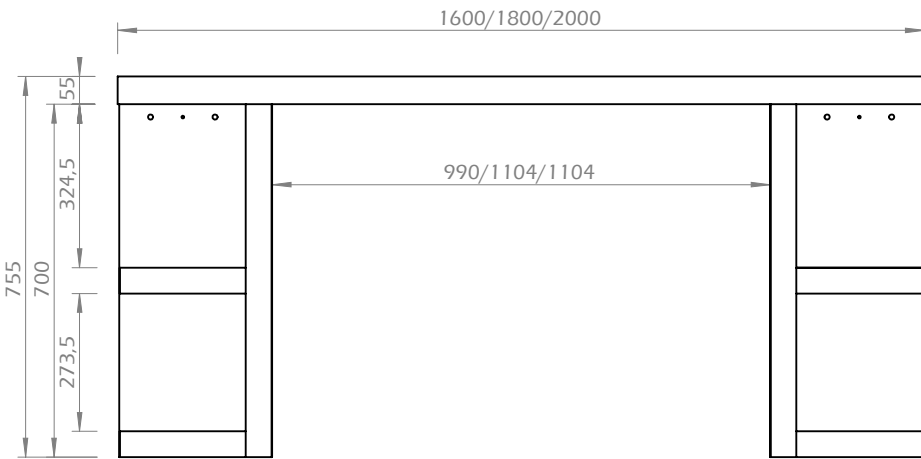

Technical Information

MULTI STORAGE 160/180/200

TEMAHOME

30min

30kg