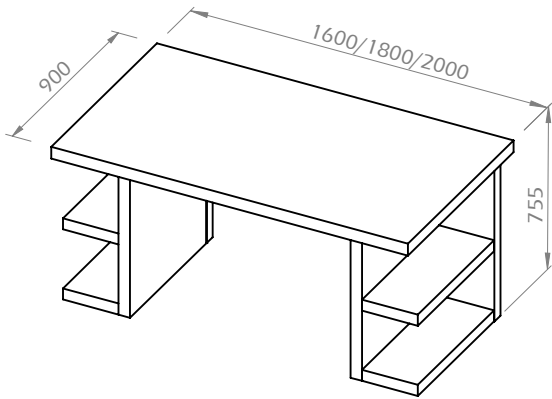

Technical Information

MULTI STORAGE 160/180/200

TEMAHOME

30min

30kg