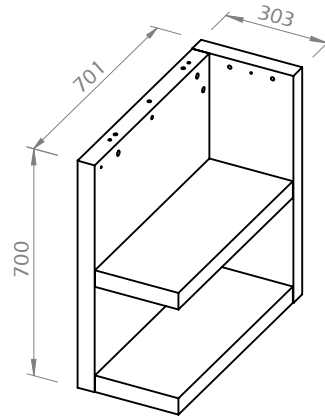

Technical Information

MULTI STORAGE 160/180/200

TEMAHOME

30min

30kg