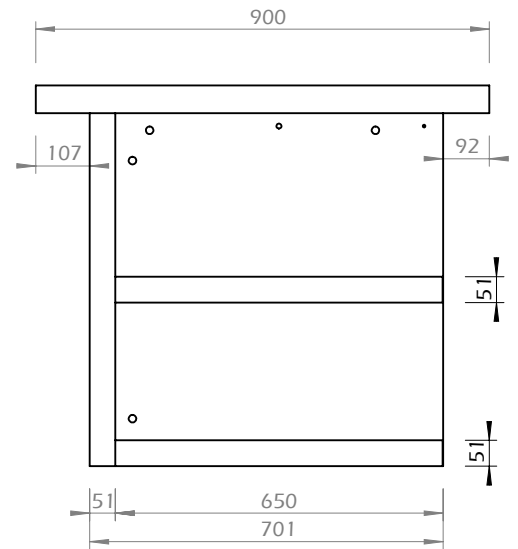

Technical Information

MULTI STORAGE 160/180/200

TEMAHOME

30min

30kg