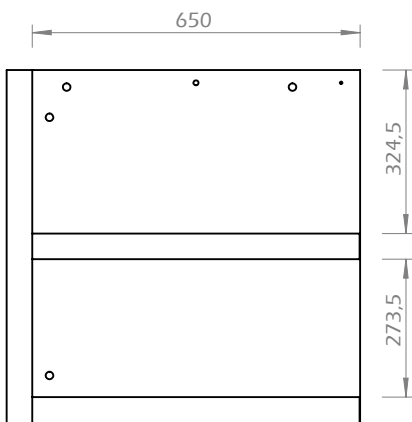

Technical Information

MULTI STORAGE 160/180/200

TEMAHOME

30min

30kg