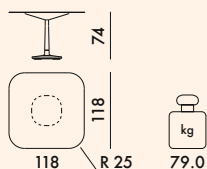

4135

Square glass top

4136

Rounded stoneware top with marble finish