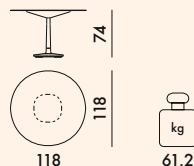

4083

Rounded glass top

4134

Square stoneware top with marble finish