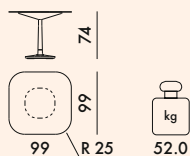

MULTIPLO 2016

Design Antonio Citterio

LARGE SQUARE BASE

4075

Square stoneware top with marble finish

4076

Square stoneware top in solid colour

4077

Square glass top

4081

Rounded stoneware top with marble finish

4082

Rounded stoneware top in solid colour