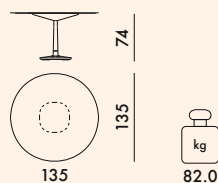

4137

Rounded glass top

4138

Square stoneware top with marble finish