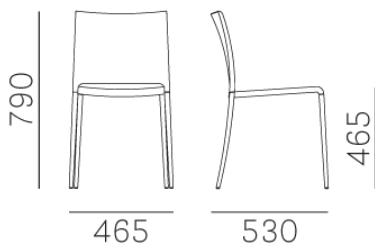

PEDRALI®
THE ITALIAN ESSENCE

MYA 700

DESIGN:
CLAUDIO DONDOLI - MARCO POCCI

Chair with aluminium legs and polypropylene shell.
Presented with shell and legs of same colour or in the
version with coloured shell and aluminium legs.
Light and stackable.

INFORMATION REQUEST

LEGEND FINISHES