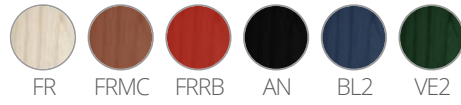

SEAT FINISHES

LEGEND FINISHES

CERTIFICATIONS

PRESS