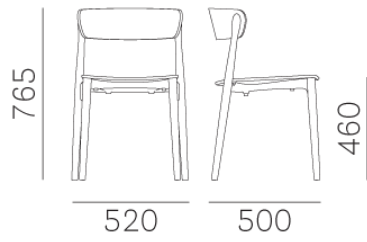

SEAT FINISHES

LEGEND FINISHES

CERTIFICATIONS

PRESS