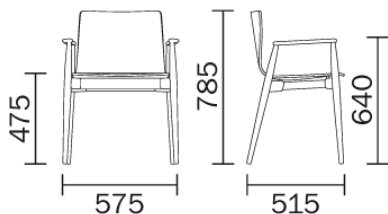

PEDRALI®
THE ITALIAN ESSENCE

MALMÖ 396

DESIGN:
CMP DESIGN

The Malmö armchair was born from an imaginary journey along the sides of a Scandinavian lake. It recalls the experience of a come back home with the cosiness of wood warming up the environment. Ash timber frame in bleached, black or light grey stained finish, plywood shell upholstered with fabric.

The mark of
responsible forestry
FSC® C114358

INFORMATION REQUEST