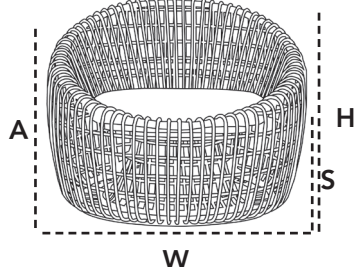

Dimensioner/Dimensions/Dimensionen

W	88cm	34.7"
D	80cm	31.5"
H	68cm	26.8"
S	40cm	15.8"
A	56cm	22"
Wgt*	6kg	13.30lbs

Hynde/Cushions/Kissen

7422 Swipe fabric			7422 Cane-line Natté		
Y124 Off white	W	75cm 29.6"	YSN94 White	W	75cm 29.6"
Y125 Grey	D	77cm 30.4"	YSN95 Grey	D	77cm 30.4"
Y125 Light grey	H	16cm 6.3"	YSN96 Light grey	H	16cm 6.3"
	Wgt	1kg 2.3lbs		Wgt	1kg 2.3lbs
			YSN98 Black		

*Wgt(vægten) er uden hynde/Wgt (weight) is without cushion/Wgt(Gewicht) ist ohne Kissen