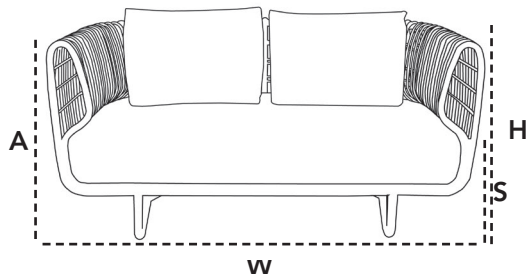

Dimensioner/Dimensions/Dimensionen

W	156cm	61.5"
D	80cm	31.5"
H	72cm	28.4"
S	40cm	15.8"
A	71cm	28"
Wgt*	8kg	17.70lbs

Hynde/Cushions/Kissen

Y124 Off white	7522 Swipe fabric	YSN94 White	7522 Cane-line Natté
Y125 Grey	W 149cm 58.7"	YSN95 Grey	W 149cm 58.7"
Y125 Light grey	D 75cm 29.6"	YSN96 Light grey	D 75cm 29.6"
	H 16cm 6.3"	YSN98 Black	H 16cm 6.3"
	Wgt 15kg 33.10lbs		Wgt 15kg 33.10lbs