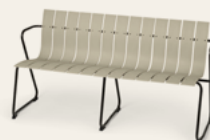

Item no. 09353