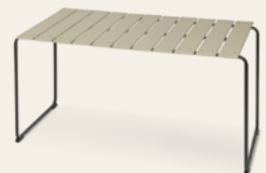

Item no. 09311

Item no. 09313

OCEAN OC2 2 PERS. TABLE
by Jørgen & Nanna Ditzel

Upcycled plastic beer kegs from Carlsberg and A:gain mixed with industrial plastic waste and upcycled fiberglass
Green
20% upcycled steel frame, gun metal finish
W 70 cm D 70 cm H 74 cm

Item no. 09314

OCEAN 4 PERS. TABLE
by Jørgen & Nanna Ditzel

Upcycled fishing nets mixed with industrial plastic waste and upcycled fiberglass
Black / Sand
20% upcycled steel frame, gun metal finish
L 140 cm D 70 cm H 74 cm

Item no. 09321

Item no. 09323

OCEAN OC2 4 PERS. TABLE
by Jørgen & Nanna Ditzel

Upcycled plastic beer kegs from Carlsberg and A:gain mixed with industrial plastic waste and upcycled fiberglass
Green
20% upcycled steel frame, gun metal finish
L 140 cm D 70 cm H 74 cm