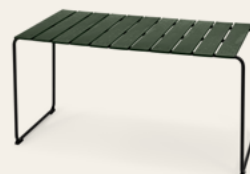

Item no. 09311

Item no. 09313

OCEAN OC2 2 PERS. TABLE
by Jørgen & Nanna Ditzel

Upcycled plastic beer kegs from Carlsberg and A:gain mixed with industrial plastic waste and upcycled fiberglass
Green
20% upcycled steel frame, gun metal finish
W 70 cm D 70 cm H 74 cm

Item no. 09314

OCEAN 4 PERS. TABLE
by Jørgen & Nanna Ditzel

Upcycled fishing nets mixed with industrial plastic waste and upcycled fiberglass
Black / Sand
20% upcycled steel frame, gun metal finish
L 140 cm D 70 cm H 74 cm

Item no. 09321

Item no. 09323

OCEAN OC2 4 PERS. TABLE
by Jørgen & Nanna Ditzel

Upcycled plastic beer kegs from Carlsberg and A:gain mixed with industrial plastic waste and upcycled fiberglass
Green
20% upcycled steel frame, gun metal finish
L 140 cm D 70 cm H 74 cm

Item no. 09324

Mater collection

OCEAN LOUNGE TABLE by Jørgen & Nanna Ditzel

Upcycled fishing nets mixed with industrial plastic waste and upcycled fiberglass
Black / Sand
20% upcycled steel frame, gun metal finish
W 79 cm D 70 cm H 30