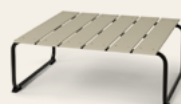

Item no. 09343