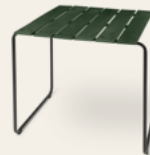

OCEAN 2 PERS. TABLE
by Jørgen & Nanna Ditzel

Upcycled fishing nets mixed with industrial plastic waste and upcycled fiberglass
Black / Sand
20% upcycled steel frame, gun metal finish
W 70 cm D 70 cm H 74 cm

Item no. 09311

Item no. 09313

OCEAN OC2 2 PERS. TABLE
by Jørgen & Nanna Ditzel

Upcycled plastic beer kegs from Carlsberg and A:gain mixed with industrial plastic waste and upcycled fiberglass
Green
20% upcycled steel frame, gun metal finish
W 70 cm D 70 cm H 74 cm

Item no. 09314

OCEAN 4 PERS. TABLE
by Jørgen & Nanna Ditzel

Upcycled fishing nets mixed with industrial plastic waste and upcycled fiberglass
Black / Sand
20% upcycled steel frame, gun metal finish
L 140 cm D 70 cm H 74 cm

Item no. 09321

Item no. 09323

OCEAN OC2 4 PERS. TABLE
by Jørgen & Nanna Ditzel

Upcycled plastic beer kegs from Carlsberg and A:gain mixed with industrial plastic waste and upcycled fiberglass
Green
20% upcycled steel frame, gun metal finish
L 140 cm D 70 cm H 74 cm