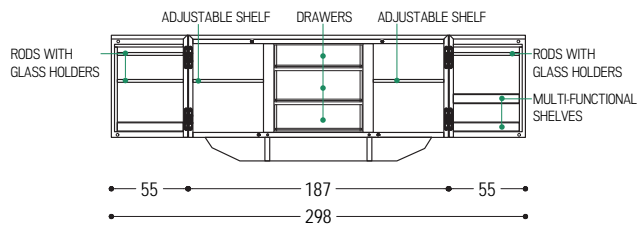

PANDORA SMALL