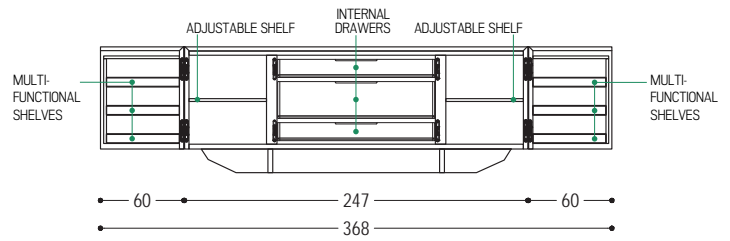

PANDORA

PANDORA A