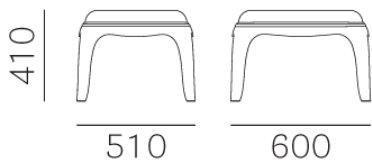

PEDRALI®
THE ITALIAN ESSENCE

PASHA 661

DESIGN:
CLAUDIO DONDOLI - MARCO POCCI

Comfortable and versatile, the lounge table or low seat is in polycarbonate. Available colours: white, black, fumè and transparent.

INFORMATION REQUEST

LEGEND FINISHES