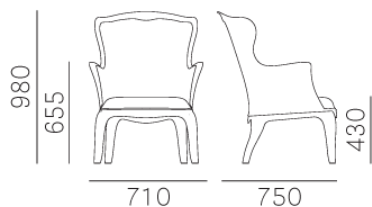

PEDRALI®
THE ITALIAN ESSENCE

PASHA 660

DESIGN:
CLAUDIO DONDOLI - MARCO POCCI

Pasha armchair is the perfect synthesis of tradition and innovation. It is suitable for hotel, restaurant and outdoor areas as well. In polycarbonate, glossy finish. Available colours: white, black, fumè and transparent.

INFORMATION REQUEST

LEGEND FINISHES