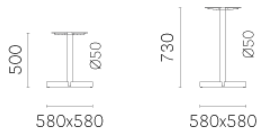

PEDRALI[®]
THE ITALIAN ESSENCE

PLASTIC-X 4740

DESIGN:
PEDRALI R&D

Plastic-X, steel base, polypropylene moulded, steel tube column, outdoor finish.

INFORMATION REQUEST

4740h500

4740

Ø800

800x800

TABLE BASES FINISHES

AGE

LEGEND FINISHES