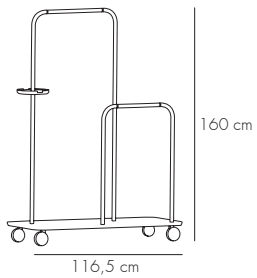

PLATEL

Note Design Studio. 2014

FINISHES. ACABADOS

BASE. BASE

A

SUPER-MATT OAK
ROBLE SUPER MATE

WHITE LACQUERED
OAK
ROBLE LACADO
BLANCO

C