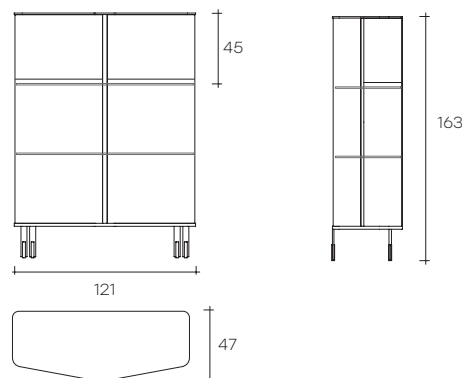

pli 

DESIGN STUDIO KLASS

modello registrato
registered model

portata su ogni piano: 25 kg
portata sul top: 30 kg
load capacity on each shelf: 25 kg
load capacity on the top: 30 kg

Madia composta da schienale in vetro Nero95 curvato da 8 mm, top in vetro fum  da 10 mm, ante in vetro extralight curvato da 6 mm parzialmente retroverniciate, 2 ripiani in vetro extralight da 8 mm di cui uno retroverniciato, base in legno laccato nero opaco, piedini, montanti e profili in metallo laccato nero opaco. Ante con meccanismo di apertura push-pull. Corpo illuminante a LED opzionale.

Cupboard consisting of back in curved 8 mm Nero95 black glass, top in 10 mm smoked glass, doors in 6 mm curved extralight glass, partially back-painted, 2 shelves in 8 mm extralight glass, of which one back-painted in the same colour as the doors are in matt black lacquered wood, feet, uprights and profiles in matt black lacquered metal. Doors with push-pull closing mechanism. Lighting with LEDs, as an option.

dimensioni L, P, H dimensions L, W, H (cm)	COD./CODE	L	P/W	H	peso netto net weight (kg)	peso lordo gross weight (kg)	volume imballo package volume (m ³)
Ante parzialmente retroverniciate, finitura "grigio polvere". Doors partially back-painted, "powder grey" finish.	PM/120G	121	47	163	119	165	1,44
Ante parzialmente retroverniciate, finitura "marrone-grey". Doors partially back-painted, "brown-grey" finish.	PM120M	121	47	163	119	165	1,44

*Accessori/Accessories

dimensioni L, P, H dimensions L, W, H (cm)	COD./CODE	L	P/W	H	peso netto net weight (kg)	peso lordo gross weight (kg)	volume imballo package volume (m ³)
Lampada LED ad alta luminosit� 4000 K - 8W. Alimentatore LED a basso voltaggio 12V DC. High brightness LED light - 4000K - 8W. LED power adapter low voltage - 12V DC.	PM/LED	-	-	-	0,5	2	0,01