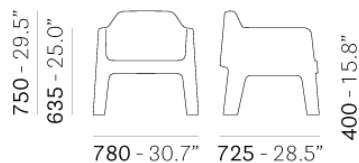

PEDRALI®
THE ITALIAN ESSENCE

PLUS 631

DESIGN:
ALESSANDRO BUSANA

Designed for outdoor, as well for interior spaces, Plus is a collection which wisely combined generous volumes with formal elegance of design, in a perfect balance of comfort and functionality. Rotomolded polyethylene lounge armchair available with the cushion for outdoor.

INFORMATION REQUEST

SHELL FINISHES