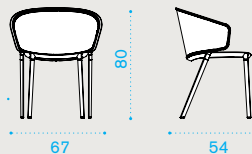

Dining armchair - Natwick

Item

Description

PVPDD43WN

Tight natwick + warmwhite

COVER408

Rain cover 70 x 57 h80

→ 9 | → 4 H 95 D 75 L 75 → 42

Dining armchair - Round rope **NEW**

PVPDD43R1

Light grey + warmwhite

PVPDDGR4

Lava grey + dark grey

COVER408

Rain cover 70 x 57 h80

→ 9 | → 4 H 95 D 75 L 75 → 42