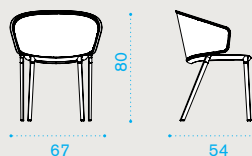

Dining armchair - Natwick

Item

Description

PVPDD43WN

Tight natwick + warmwhite

COVER408

Rain cover 70 x 57 h80

→ 9 | → 4 H 95 D 75 L 75 → 42

Dining armchair - Round rope **NEW**

PVPDD43R1

Light grey + warmwhite

PVPDDGR4

Lava grey + dark grey

COVER408

Rain cover 70 x 57 h80

→ 9 | → 4 H 95 D 75 L 75 → 42