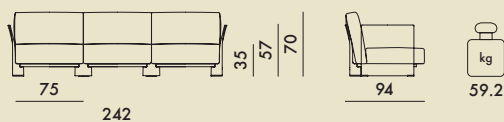

6052
Transparent frame
6252
Black frame

6053
Transparent frame
6253
Black frame

6054
Transparent frame
6254
Black frame

Additional seat
To create a sofa that seats more than three, order "N" multiple units (each multiple unit is an additional seat).

60530
Cushion cover for set of cushions

EN 1022:2005	Compliant
EN 1728:2000	Level achieved
6.2.1	(maximum level) 5
6.2.2	(maximum level) 5
6.6	(maximum level) 5
6.7	4

6051/6251	1 armchair frame	21.0	0.157	89X68X26
	1 couple of cushions	9.23	0.240	80X60X50
6052/6252	1 armchair frame	21.0	0.157	89X68X26
	1 seat frame	13.8	0.117	82X68X21
	2 couples of cushions	22.6	0.480	80X60X50
6053/6253	1 armchair frame	21.0	0.157	89X68X26
	2 seats frame	27.6	0.234	82X68X21
	3 couples of cushions	33.9	0.720	80X60X50
6054/6254	1 seat frame	13.8	0.117	82X68X21
	1 set of cushions	9.23	0.240	80X60X50
60530	1 set of cushion covers	2.2	0.030	30X20X50