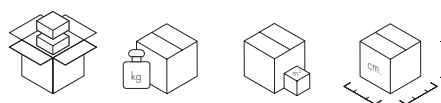

6052
Transparent frame
6252
Black frame

6053
Transparent frame
6253
Black frame

6054
Transparent frame
6254
Black frame

Additional seat
To create a sofa that seats more than three, order "N" multiple units (each multiple unit is an additional seat).

60530
Cushion cover for set of cushions

EN 1022:2005	Compliant
EN 1728:2000	Level achieved
6.2.1	(maximum level) 5
6.2.2	(maximum level) 5
6.6	(maximum level) 5
6.7	4

6051/6251	1 armchair frame	21.0	0.157	89X68X26
	1 couple of cushions	9.23	0.240	80X60X50
6052/6252	1 armchair frame	21.0	0.157	89X68X26
	1 seat frame	13.8	0.117	82X68X21
	2 couples of cushions	22.6	0.480	80X60X50
6053/6253	1 armchair frame	21.0	0.157	89X68X26
	2 seats frame	27.6	0.234	82X68X21
	3 couples of cushions	33.9	0.720	80X60X50
6054/6254	1 seat frame	13.8	0.117	82X68X21
	1 set of cushions	9.23	0.240	80X60X50
60530	1 set of cushion covers	2.2	0.030	30X20X50