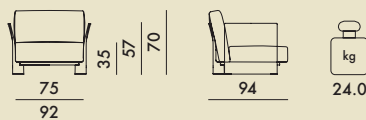

POP MISSONI 2007

Design Piero Lissoni with Carlo Tamborini

6051
Transparent frame
6251
Black frame