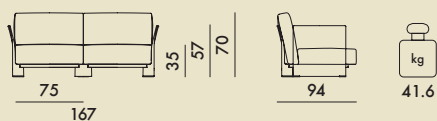

6052
Transparent frame
6252
Black frame

6053
Transparent frame
6253
Black frame

6054
Transparent frame
6254
Black frame

Additional seat
To create a sofa that seats more than three, order "N" multiple units (each multiple unit is an additional seat).

60530
Cushion cover for set of cushions

EN 1022:2005	Compliant
EN 1728:2000	Level achieved
6.2.1	(maximum level) 5
6.2.2	(maximum level) 5
6.6	(maximum level) 5
6.7	4

6051/6251	1 armchair frame	21.0	0.157	89X68X26
	1 couple of cushions	9.23	0.240	80X60X50
6052/6252	1 armchair frame	21.0	0.157	89X68X26
	1 seat frame	13.8	0.117	82X68X21
	2 couples of cushions	22.6	0.480	80X60X50
6053/6253	1 armchair frame	21.0	0.157	89X68X26
	2 seats frame	27.6	0.234	82X68X21
	3 couples of cushions	33.9	0.720	80X60X50
6054/6254	1 seat frame	13.8	0.117	82X68X21
	1 set of cushions	9.23	0.240	80X60X50
60530	1 set of cushion covers	2.2	0.030	30X20X50