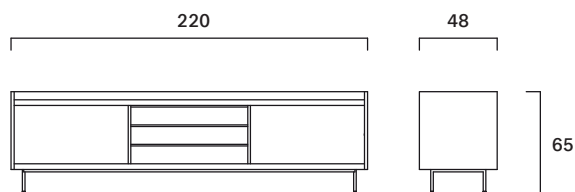

Collection of storage units, cupboard and sideboard. Frame made of walnut veneered chipboard panels. Inside shelves in extra-clear tempered glass. Base in lacquered tubular steel with brushed aluminium tips. Side board available with or without wooden drawers in the same finish. Top covered with leather.