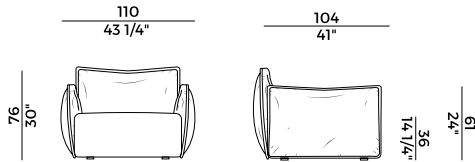

**Collezione Purple **
Purple collection

Divano componibile sfoderabile, poltrona e daybed. Struttura interna in legno massello di faggio e multistrato di betulla e imbottitura in poliuretano espanso ignifugo. Rivestimenti di collezione.

Modular sofa with removable covers, lounge armchair and daybed. Internal frame in solid beech wood and birch plywood and upholstered with fire retardant polyurethane foam padding. Coverings as per collection.

935/P
lounge \ lounge armchair