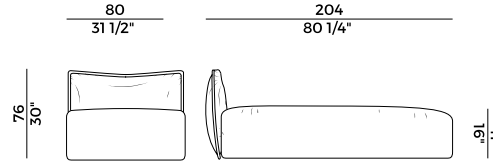

935/CL
daybed \ daybed