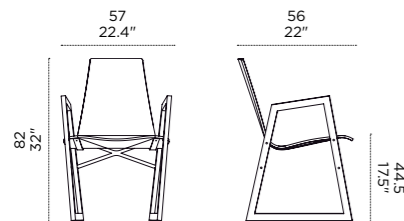

Misure e finiture / Sizes and finishes

Profondità seduta/Seat Depth = 40 cm/15.7"

Download high resolution photographs of this product from photos.horm.it

struttura
structure

noce canaletto
walnut

seduta
seat