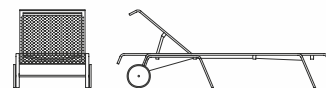

Rest

Seating

Lips—B

2

Type

Stackable chair
L 54 P 63 H 79 cm
W 21²/₈" D 24⁷/₈" H 31¹/₈"

Stackable lounge chair
L 63 P 85 H 71 cm
W 24⁷/₈" D 33⁴/₈" H 28"

Stackable chaise-longue
L 70 P 160 H 89 cm
W 27⁴/₈" D 63" H 35"

Stackable lounger
L 66 P 196 H 31/81 cm
W 26" D 77¹/₈" H 12²/₈/31⁷/₈"

Stackable chair with armrests
L 61 P 63 H 79 cm
W 24" D 24⁷/₈" H 31¹/₈"

Stackable lounge chair with armrests
L 70 P 85 H 71 cm
W 27⁴/₈" D 33⁴/₈" H 28"

Lips—C
Removable cushion

Lips—B
Removable cushion

Lips—B+A+A
Removable cushion

Lips—A+A+B
Removable cushion

Stackable footrest
L 63 P 56 H 38 cm
W 24⁶/₈" D 22" H 15"

Rest

Harry&Camila

Lips removable cushion p. 190