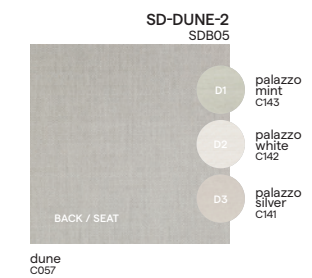

Collection overview

Round chair / CH42

1S / 1S45

3S / 2S91

Sunbed small / SB05

Sunbed large / SB05XL

Materials & colours

Frame - finishing
wicker

3W84
old grey
6 mm

Suggested colour combinations

Feeling inspired?

Step into our world of outdoor luxury at any moment and discover your ideal Manutti setting online.