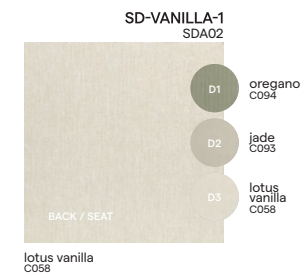

Collection overview

Round chair / CH42

1S / 1S45

3S / 2S91

Sunbed small / SB05

Sunbed large / SB05XL

Materials & colours

Frame - finishing
wicker

3W84
old grey
6 mm

Suggested colour combinations

Feeling inspired?

Step into our world of outdoor luxury at any moment and discover your ideal Manutti setting online.