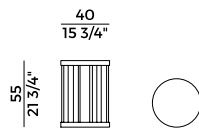

827/TM
tavolino \ coffee table