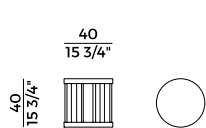

Collezione Rondò \
Rondò collection

Tavolini e pouf in rovere in 2 altezze.
Disponibili con cuscino di seduta.
Finiture e rivestimenti di collezione.

Coffee tables and poufs in oak in 2
heights. Available with cushion seat.
Materials and coverings as per collection.

827/TB
tavolino \ coffee table