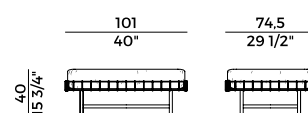

888/CQR-OUT

pouf \ pouf