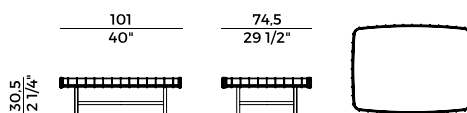

888/TBR

tavolino \ coffee table