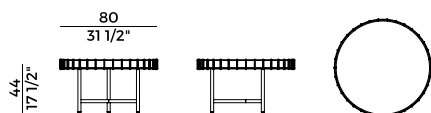

Collezione Ropu \

Ropu collection

Collezione di tavolini e pouf, con struttura in metallo verniciato antracite gofrato. Cornice con intreccio in cordino "Gassa" testa di moro.

Tavolini con top rettangolare o tondo in grès porcellanato o HPL.

Pouf rettangolare con cuscino sfoderabile.

Collection of coffee tables and pouf, with anthracite embossed lacquered metal structure. Frame with weaving in dark brown "Gassa" rope.

Coffee tables with rectangular or round top available in laminated porcelain or HPL.

Rectangular pouf with cushion with removable coverings.

888/TBC

tavolino \ coffee table