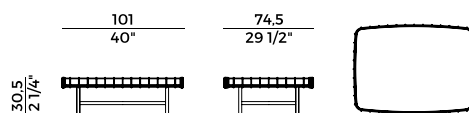

888/TBR

tavolino \ coffee table