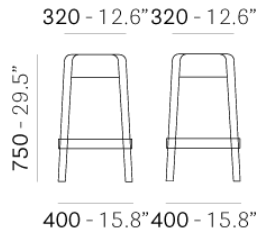

SEAT FINISHES

LEGEND FINISHES

CERTIFICATIONS

PRESS