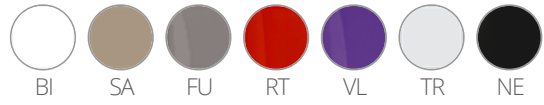

SEAT FINISHES

LEGEND FINISHES

CERTIFICATIONS

PRESS