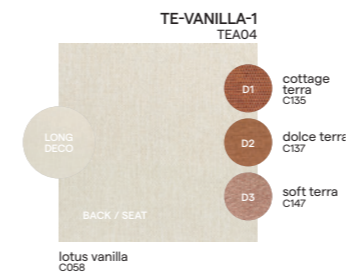

Suggested colour combinations