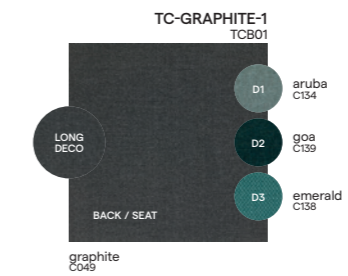

Suggested colour combinations