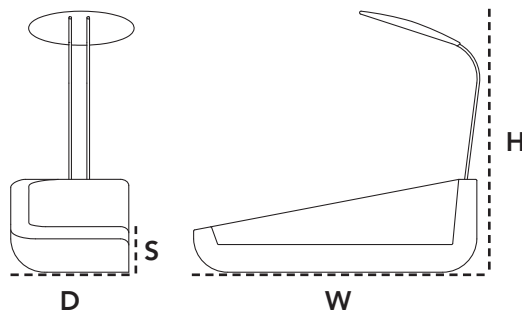

Dimensioner/Dimensions/Dimensionen

W	235cm	92.6"
D	98cm	38.6"
H	153cm	60.3"
S	23cm	9.1"
Wgt*	51,9kg	114.4lbs

Hynde/Cushions/Kissen

YS94 White	5542 Cane-line Natté		
	W	194cm	76.4"
YS95 Grey	D	81cm	31.9"
	H	8cm	3.2"
	Wgt	12,5kg	27.56lbs