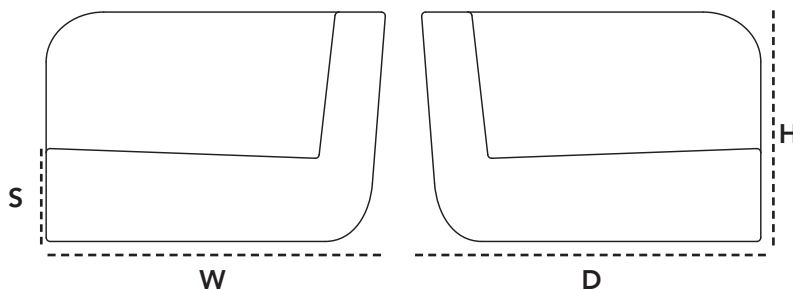

Dimensioner/Dimensions/Dimensionen

W	102cm	40.2"
D	102cm	40.2"
H	69cm	27.2"
S	28cm	11.1"
Wgt*	25,6kg	56.4lbs

Hynde/Cushions/Kissen

YS94 White	5538 Cane-line Natté		
	W	73cm	44.1"
YS95 Grey	D	73cm	29.6"
	H	13cm	5.2"
	Wgt	5kg	11.02lbs