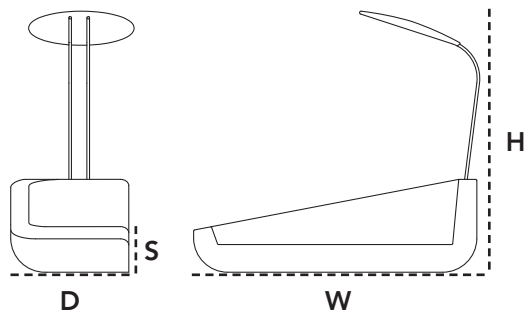

Dimensioner/Dimensions/Dimensionen

W	235cm	92.6"
D	98cm	38.6"
H	153cm	60.3"
S	23cm	9.1"
Wgt*	51,9kg	114.4lbs

Hynde/Cushions/Kissen

YS94 White	5543 Cane-line Natté		
	W	194cm	76.4"
YS95 Grey	D	81cm	31.9"
	H	8cm	3.2"
	Wgt	12,5kg	27.56lbs