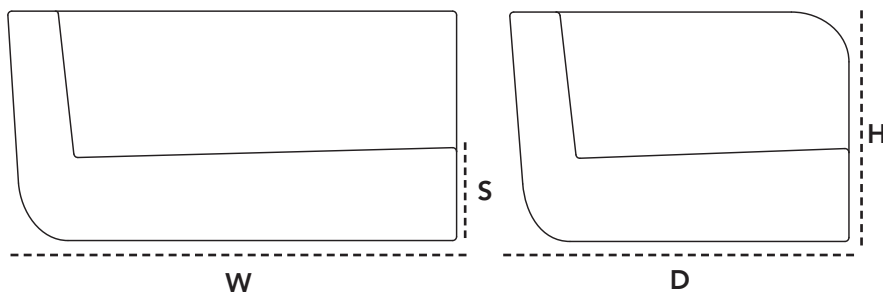

Dimensioner/Dimensions/Dimensionen

W	135cm	53.2"
D	102cm	40.2"
H	69cm	27.2"
S	28cm	11.1"
Wgt*	33,86kg	74.7lbs

Hynde/Cushions/Kissen

YS94 White	5539 Cane-line Natté		
	W	112cm	44.1"
YS95 Grey	D	75cm	29.6"
	H	13cm	5.2"
	Wgt	6kg	13.23lbs