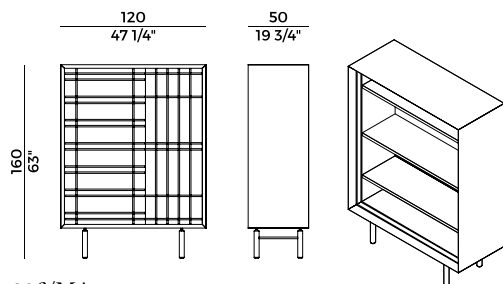

**Collezione Sen **
Sen collection

Collezione di mobili contenitori, madia e credenza in frassino. Cornice in legno massello di frassino. Due ante scorrevoli in vetro bronzato o trasparente a cui sono applicate griglie in frassino. Base con piedino in frassino e dettagli in metallo verniciato Aval. Madia con 3 ripiani. Credenza con spalla centrale che suddivide in due lo spazio interno.

Collection of storage units, cabinet and sideboard in ash. Frame in solid ash. Two sliding doors in transparent or bronzed glass with attached grilles in ash. Base with foot in ash and details in Aval painted metal. Cabinet with 3 shelves. Sideboard with central shoulder panel dividing the inside in two.

886/MA
madia \ cabinet