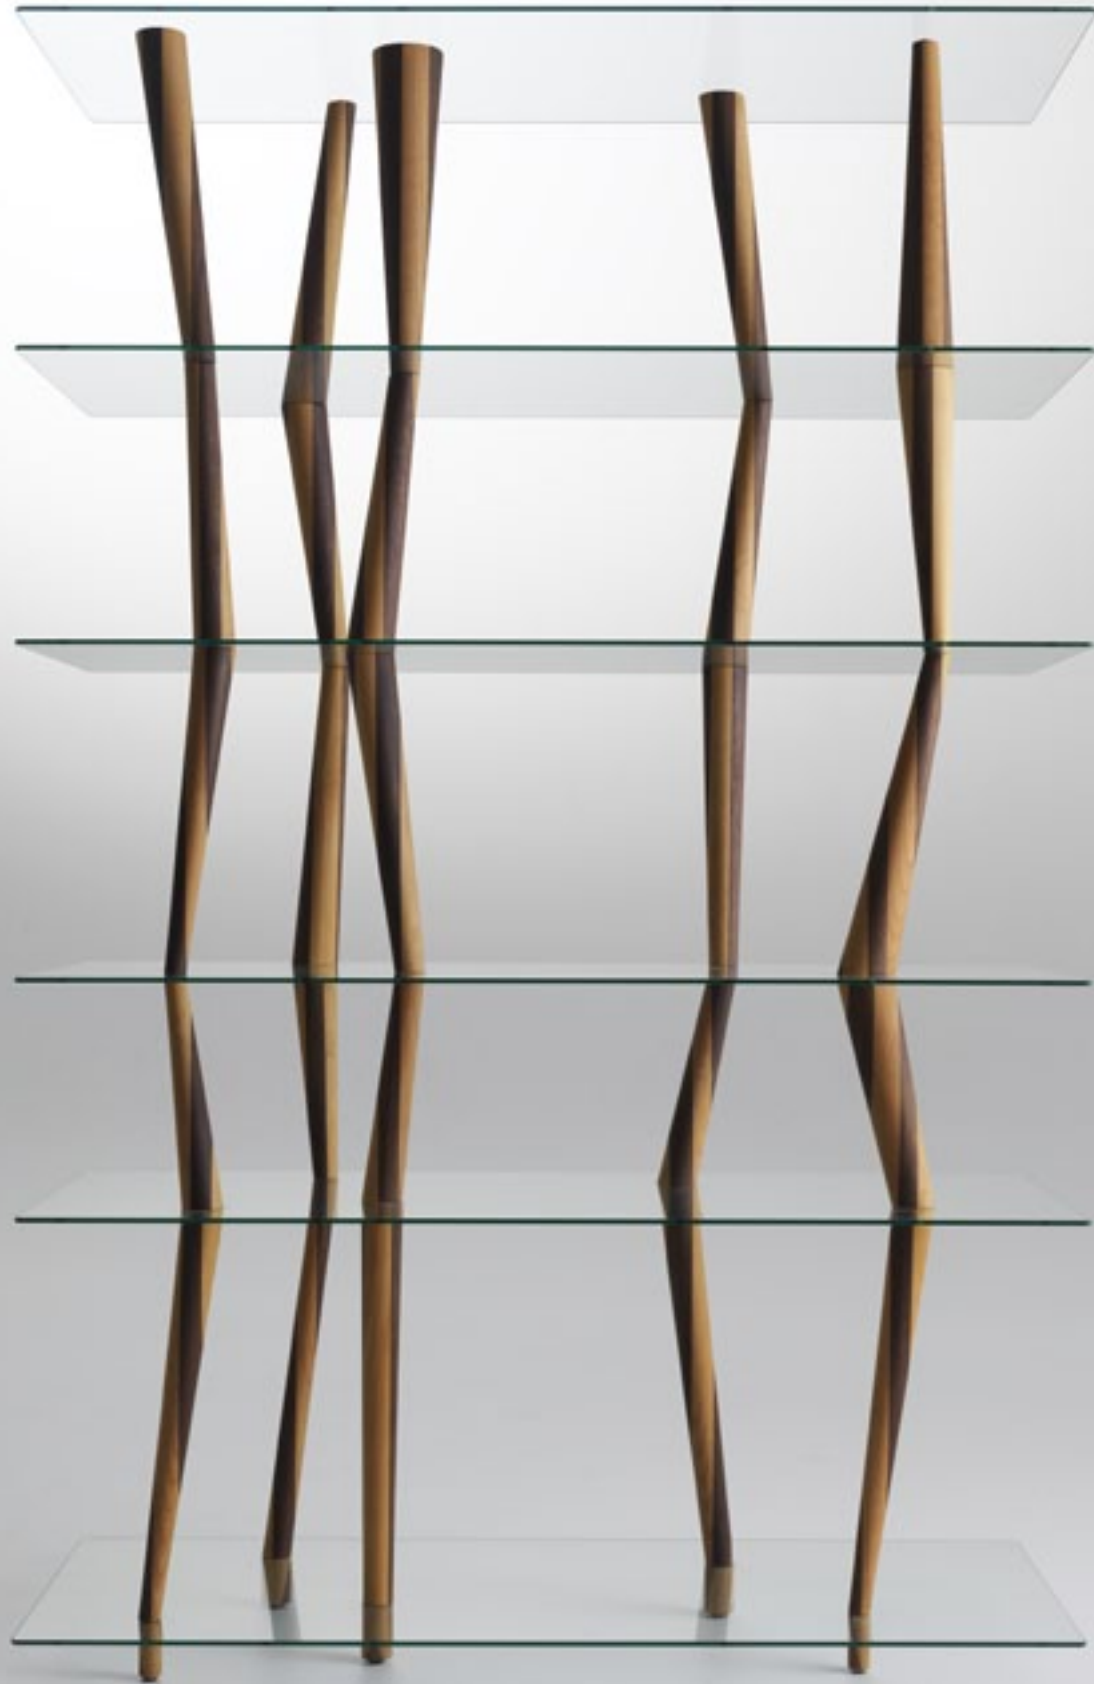

HORM.IT

The Sequel

HORM.IT

Sendai Crystal

SENDAI CRYSTAL —

Toyo Ito, 2013

Sendai Crystal is the new glass version of the famous bookcase-sculpture that the architect Toyo Ito, winner of the 2013 Pritzker Prize, designed for Horm in 2004. Movement and flexibility express the emotional power of Toyo Ito, who in this domestic sculpture has captured the essence of the design of the Sendai Mediathèque in Japan, which he also designed.