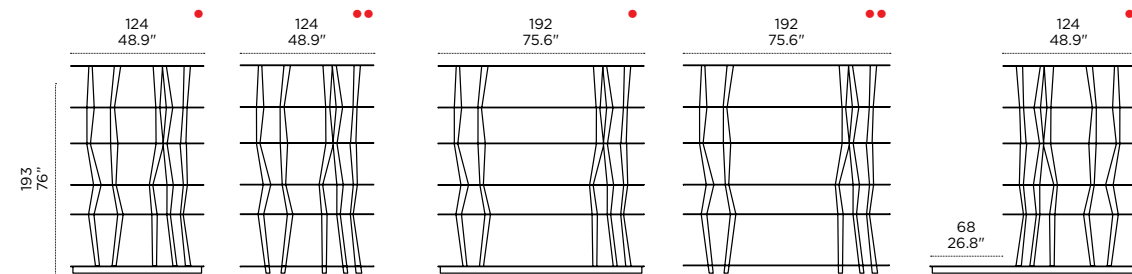

# SENDAI CRYSTAL —

Toyo Ito, 2013

Sendai Crystal is the new glass version of the famous bookcase-sculpture that the architect Toyo Ito, winner of the 2013 Pritzker Prize, designed for Horm in 2004. Movement and flexibility express the emotional power of Toyo Ito, who in this domestic sculpture has captured the essence of the design of the Sendai Mediathèque in Japan, which he also designed.

#### Misure e finiture / Sizes and finishes

Profondità/Depth = 48 cm / 19"

- (●) Fumè e Bronzato / Smoked and Bronzed
- (●●) Trasparente / Clear

Download high resolution photographs of this product from [www.photos.horm.it](http://www.photos.horm.it)