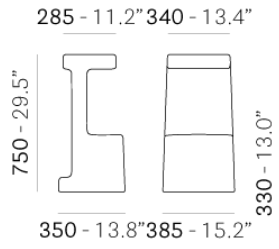

SHELL FINISHES

LEGEND FINISHES

CERTIFICATIONS

PRESS